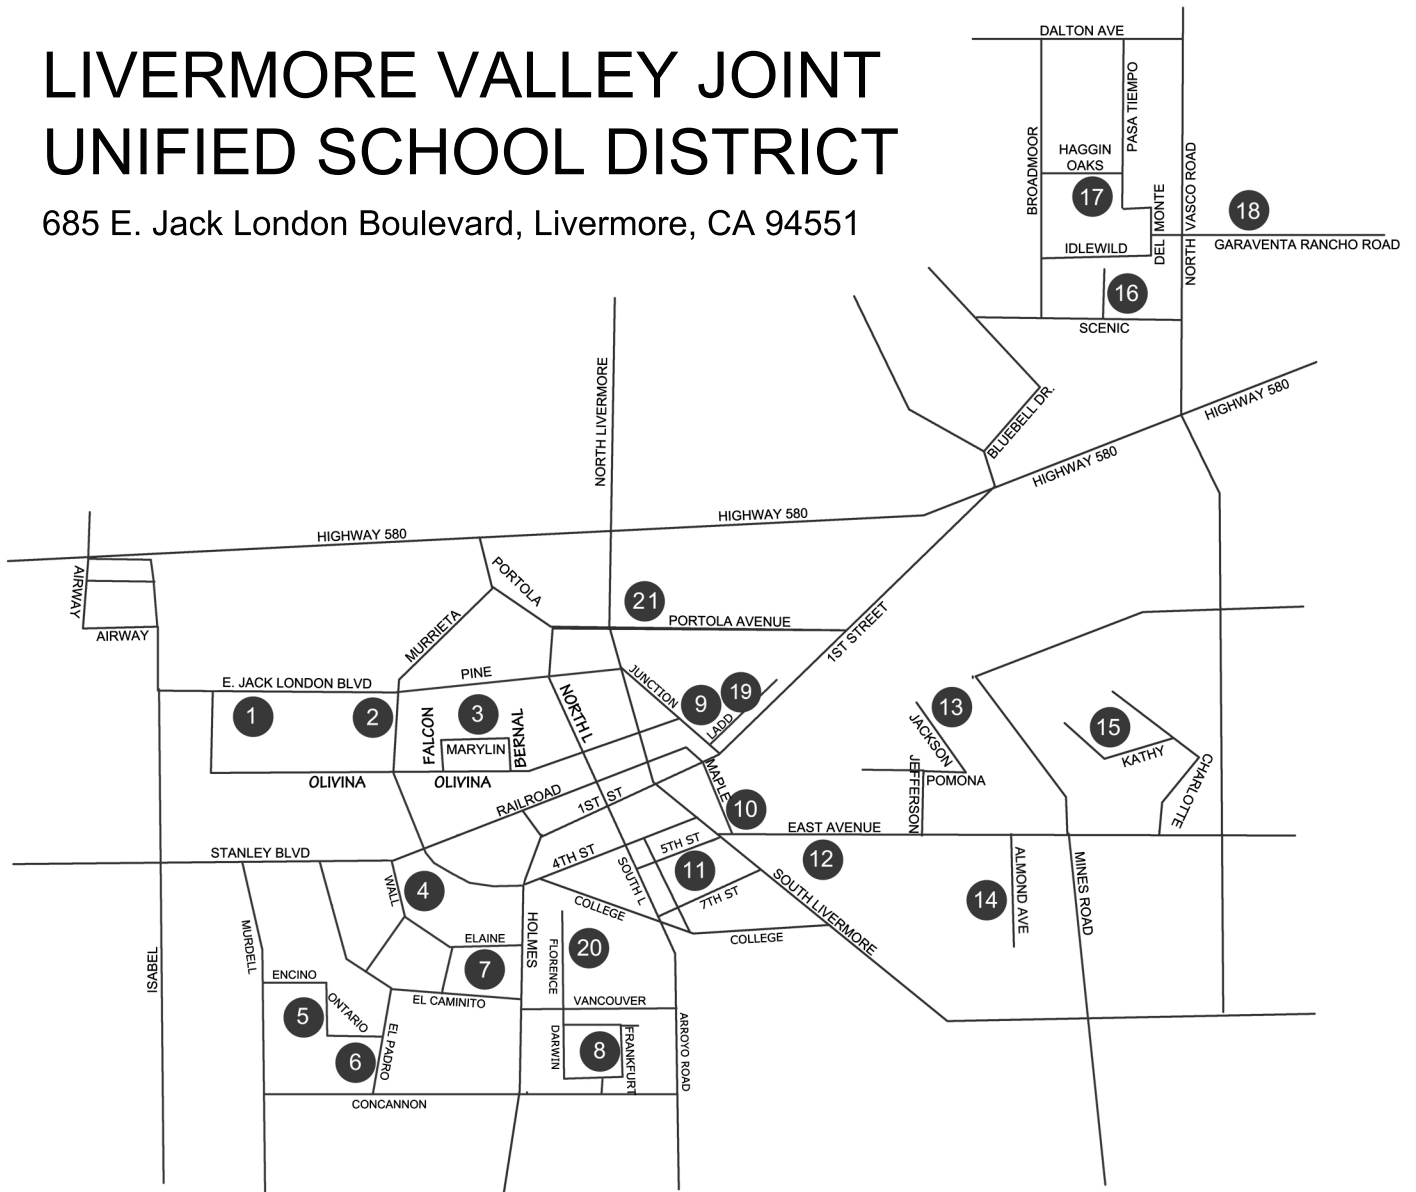

LIVERMORE VALLEY JOINT UNIFIED SCHOOL DISTRICT

685 E. Jack London Boulevard, Livermore, CA 94551

MIDDLE SCHOOLS

- 17 - Christensen, 5757 Haggin Oaks Ave. 606-4702
- 12 - East Avenue, 3951 East Ave. 606-4711
- 6 - Mendenhall, 1701 El Padro Drive 606-4731

HIGH SCHOOLS

- 11 - Del Valle Continuation 2253 Fifth St. 606-4709
- 4 - Granada, 400 Wall St. 606-4800
- 10 - Livermore, 600 Maple St. 606-4812
- 14 - Vineyard Alternative/Independent Study
1401 Almond Ave. 606-4740
- 14 - Livermore Adult Ed, 1401 Almond Ave. 606-4722

DISTRICT LEVEL PROGRAMS

- 2 - Education Center (District Office),
685 E. Jack London Blvd. 606-3200
- 19 - Maintenance, Operations & Facilities,
2801 Ladd Ave. 606-3319
- 20 - Mocho Site, 1040 Florence Rd. 606-3235

ELEMENTARY (K-5)

- 18 - Altamont Creek, 6500 Garaventa Ranch Rd. 454-5575
- 15 - Arroyo Seco, 5280 Irene Way 606-4700
- 16 - Croce, 5650 Scenic Ave. 606-4706
- 13 - Jackson, 554 Jackson Ave. 606-4717
- 21 - Lawrence, 2451 Portola Ave. 960-2923
- 3 - Marylin, 800 Marylin Ave. 606-4724
- 1 - Rancho, 401 East Jack London Blvd. 606-4748
- 5 - Smith, 391 Ontario Dr. 606-4750
- 8 - Sunset, 1671 Frankfurt Way 606-5230